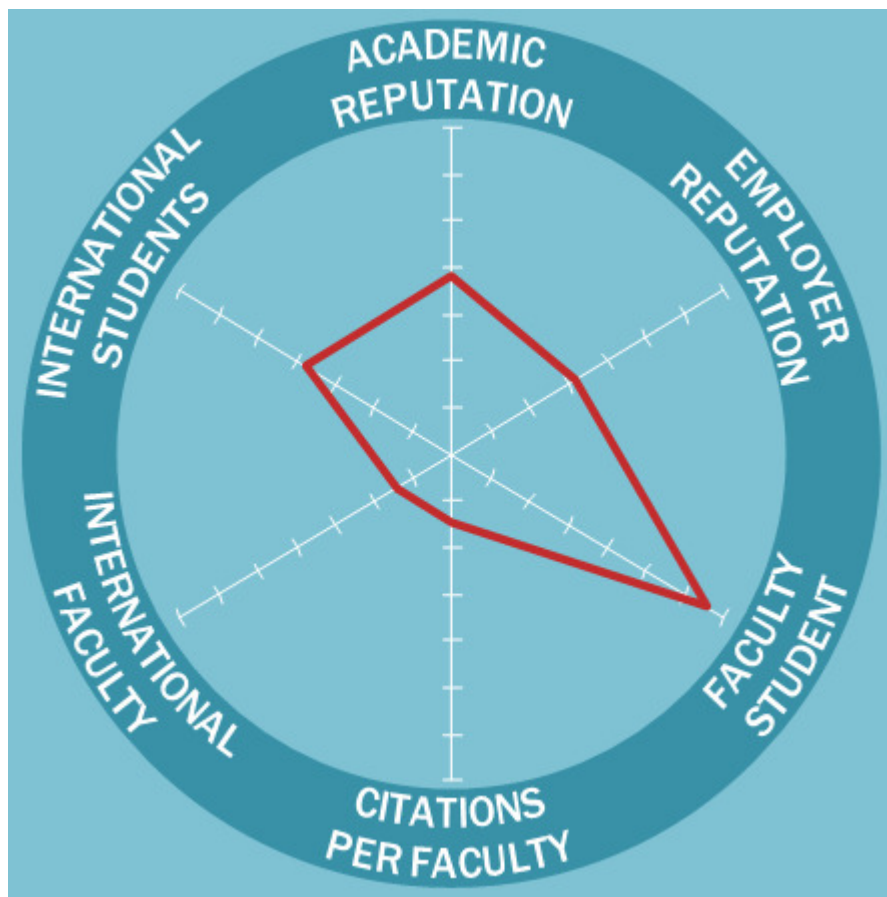

401+

CITATIONS / FACULTY
Score: 14.4

401+

INT'L FACULTY
Score: 14.2

347

INT'L STUDENTS
Score: 37.6

320

ARTS & HUMANITIES
Score: 44.9

76

ENGINEERING & TECHNOLOGY
Score: 72.9

401+

LIFE SCIENCES & MEDICINE

303=

NATURAL SCIENCES
Score: 61.9

401+

SOCIAL SCIENCES & MANAGEMENT